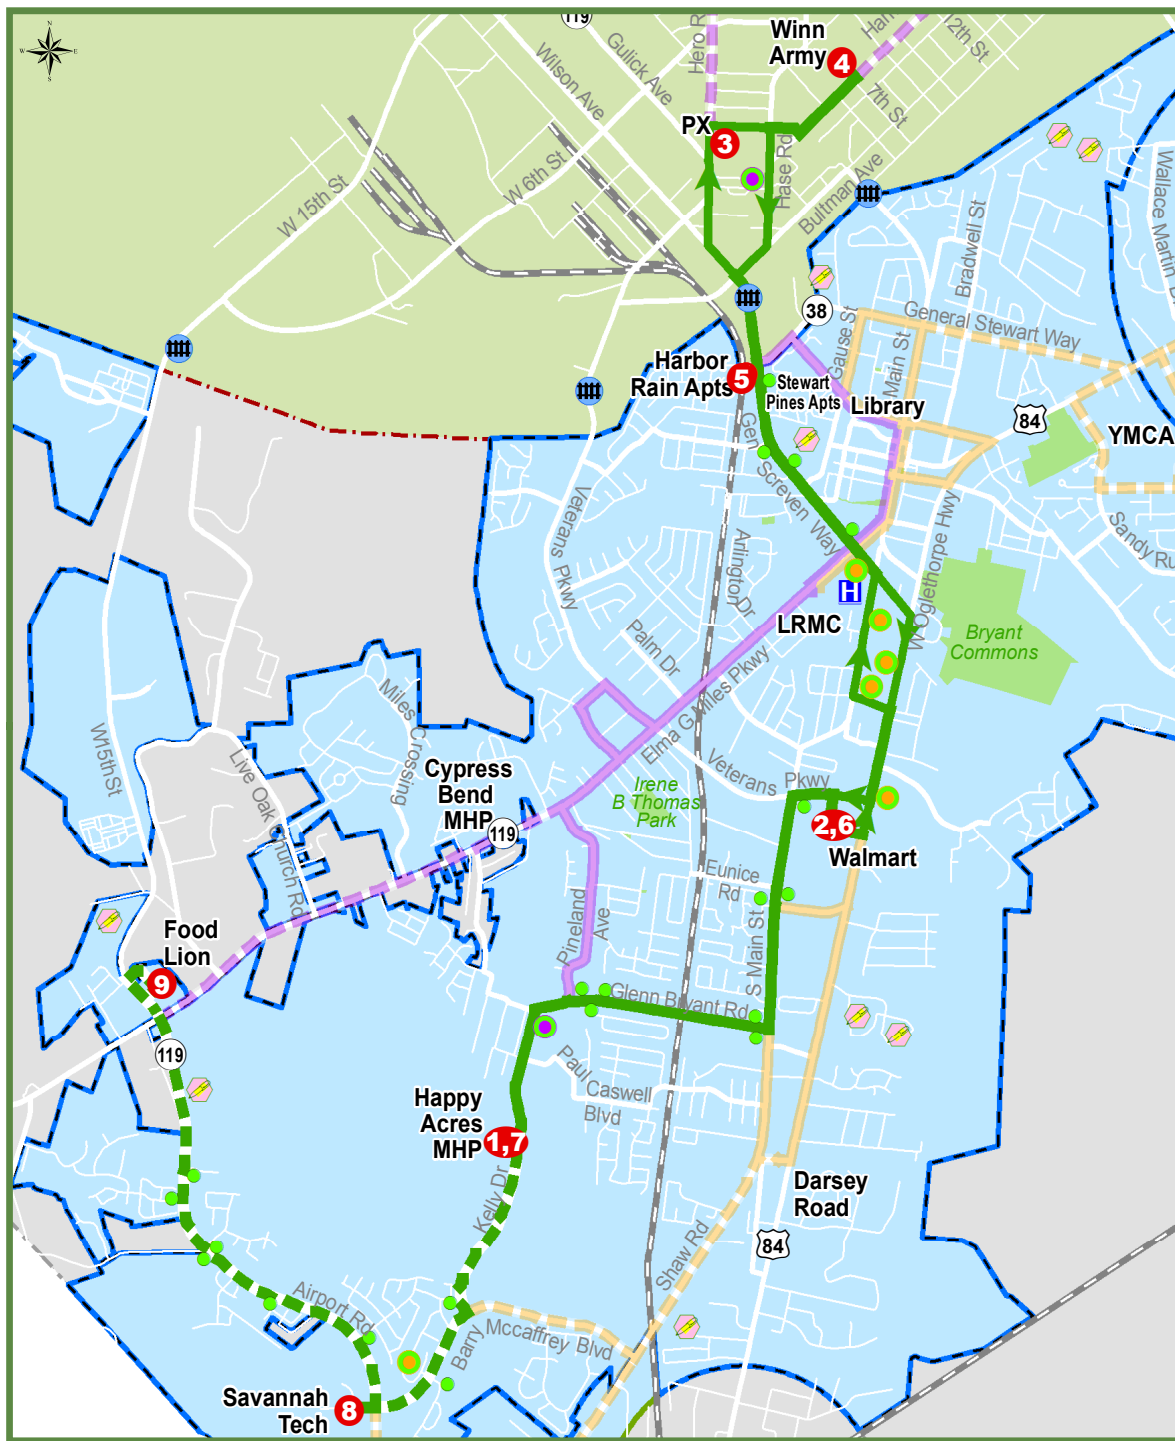

ROUTE 7

Effective: September 2016

Legend

- 6
- 7
- 8
- 6 Limited Service
- 7 Limited Service
- 8 Limited Service

Bus Stops

- Route 6
- Route 6 & 7
- Route 7 & 8
- 1 Timed Stops

Landmarks

- Hospital
- Schools
- Fort Stewart Gate
- Railroads
- Parks
- City of Hinesville
- Liberty Transit Participating Cities
- Other Cities
- Fort Stewart

Exact change is required when boarding the bus; bus drivers cannot handle cash or make change.

Monday - Thursday

Northbound				Southbound				
Happy Acres MHP	Walmart	PX	Winn Army	Harbor Rain Apts	Walmart	Happy Acres MHP	Savannah Tech	Food Lion Plaza
1	2	3	4	5	6	7	8	9
5:50a	6:05a	6:25a	6:30a	6:38a	6:51a	7:12a	7:20a	7:32a
7:50a	8:05a	8:25a	8:30a	8:38a	8:51a	9:12a	--	--
9:12a	9:27a	9:47a	9:52a	10:00a	10:13a	10:34a	--	--
10:34a	10:49a	11:09a	11:14a	11:22a	11:35a	11:56a	--	--
11:56a	12:11p	12:31p	12:36p	12:44p	12:57p	1:18p	1:26p	1:38p
1:56p	2:11p	2:31p	2:36p	2:44p	2:57p	3:18p	--	--
3:18p	3:33p	3:53p	3:58p	4:06p	4:19p	4:40p	--	--
4:40p	4:55p	5:15p	5:20p	5:28p	5:41p	6:02p	--	--
6:02p	6:17p	--	--	6:29p	6:42p	7:03p	--	--

Friday

Northbound				Southbound				
Happy Acres MHP	Walmart	PX	Winn Army	Harbor Rain Apts	Walmart	Happy Acres MHP	Savannah Tech	Food Lion Plaza
1	2	3	4	5	6	7	8	9
5:50a	6:05a	6:25a	6:30a	6:38a	6:51a	7:12a	--	7:30a
7:48a	8:03a	8:23a	8:28a	8:36a	8:49a	9:10a	--	--
9:10a	9:25a	9:45a	9:50a	9:58a	10:11a	10:32a	--	--
10:32a	10:47a	11:07a	11:12a	11:20a	11:33a	11:54a	--	--
11:54a	12:09p	12:29p	12:34p	12:42p	12:55p	1:16p	--	1:34p
1:52p	2:07p	2:27p	2:32p	--	--	--	--	--
3:22p	3:37p	3:57p	4:02p	4:10p	4:23p	4:44p	--	--
4:44p	4:59p	5:19p	5:24p	5:32p	5:45p	6:06p	--	--
6:06p	6:21p	--	--	6:33p	6:46p	7:07p	--	--